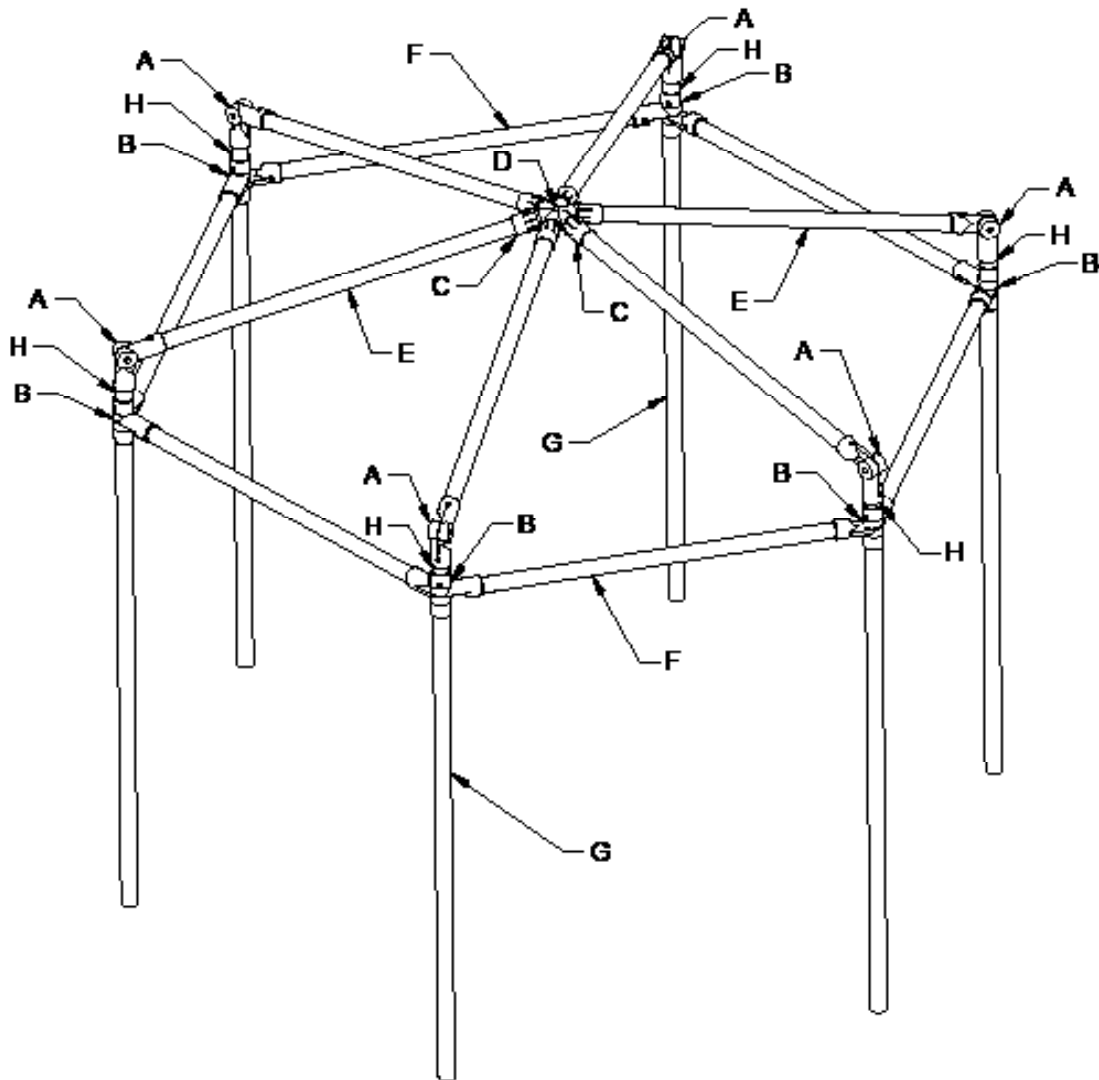

# PVC Hunting Blind

Part	Description	Quantity
A	<a href="#">2-Way Adjustable Elbow - 1-1/4 inch</a>	6
B	4-Way Adjustable Elbow - 1-1/4 inch	6
C	Coupling - 1-1/4 inch	6
D	<a href="#">6-Way Geodesic Hub - 1 inch</a>	1
E	40 inch PVC pipe - 1-1/4 inch	6
F	40 inch PVC pipe - 1-1/4 inch	6
G	60 inch PVC pipe - 1-1/4 inch	6
H	3.5 inch PVC pipe - 1-1/4 inch	6