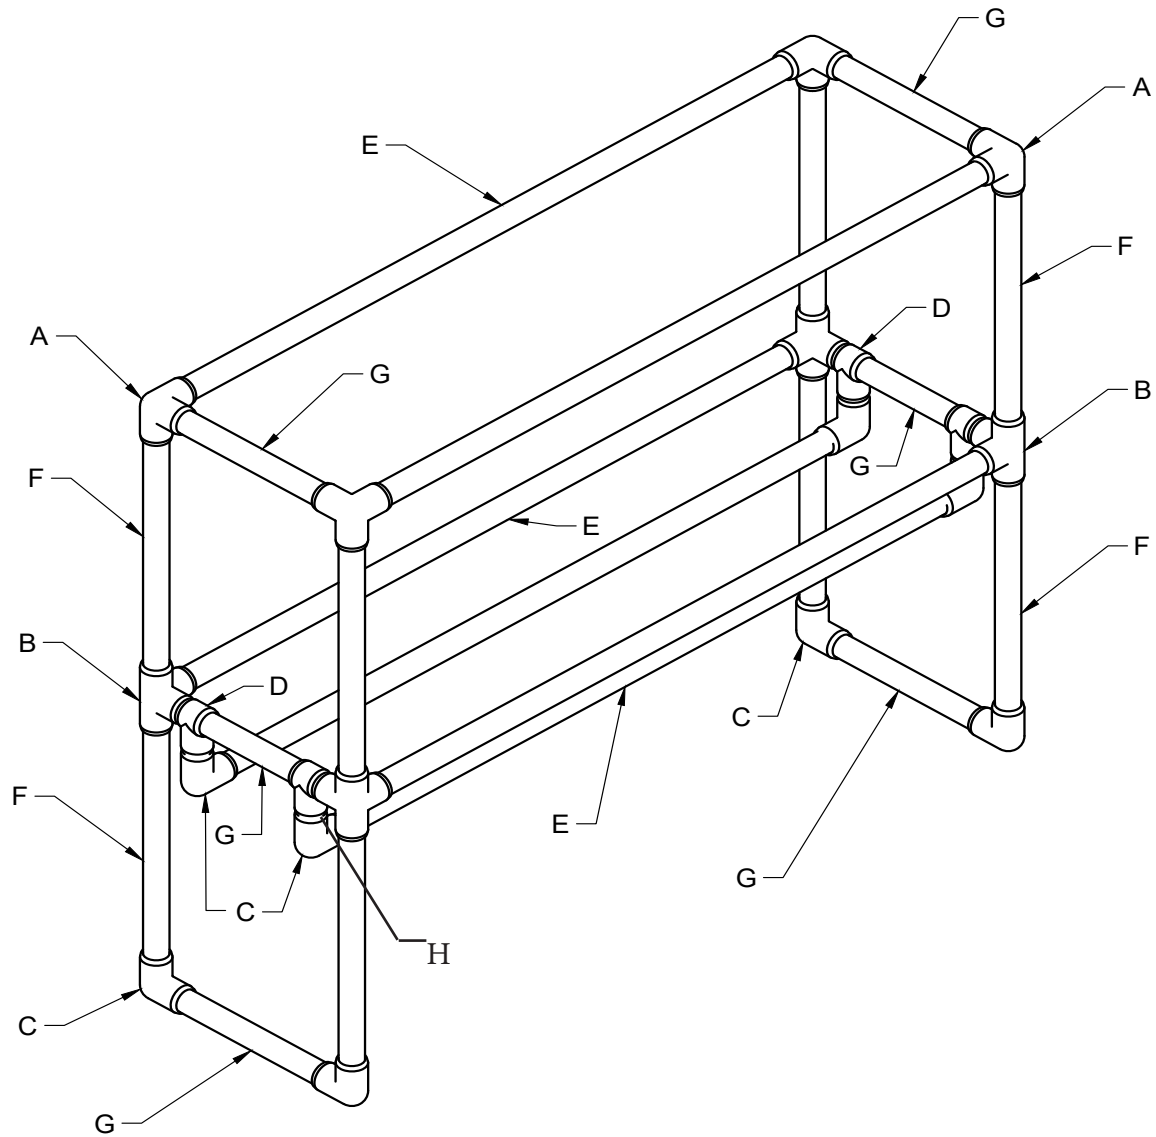

# PVC Grow Rack- Seed Starter

	QTY.	DESCRIPTION	ITEM #
A	4	3-WAY L - 3/4"	#32-U
B	4	4-Way LT - 3/4"	#42-U
C	8	90° PVC Elbow - 3/4"	#112-U
D	4	Slip Tee - 3/4"	#62-U
E	6	3/4" Pipe - 45" length	#172
F	8	3/4" Pipe - 24" length	#172
G	6	3/4" Pipe - 12" length	#172
H	4	3/4" - 1.5" length	#172